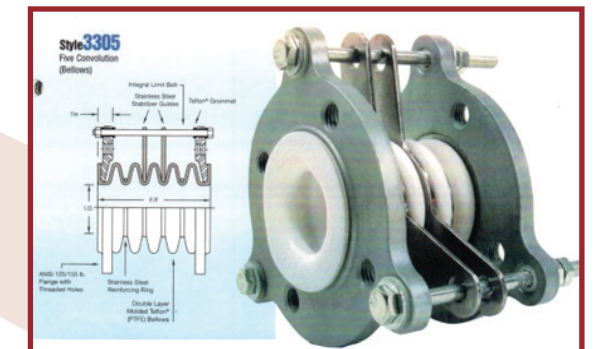

# Turn Key Installations

- FIELD MEASUREMENT
- ENGINEERING AND DESIGN
- ON-SITE REPAIRS - HOT/COLD
- COMPLETE INSTALLS - EXPANSION JOINTS & FRAMES
- DUCT WORK FABRICATION – S/S & C/S
- DAMPERS: KNIFE GATE, LOUVER & BUTTERFLY

**INCONEL 625  
1800°F REFRACTORY LINED**

**TWO SCRUBBER UNITS WITH  
EXPANSION JOINT SCRUBBER**

**TEFLON EXPANSION JOINTS  
CHEMICAL APPLICATIONS**

**INSTALLING NEW  
PRECIPITATOR DUCT  
WORK WITH LARGE  
EXPANSION JOINT**